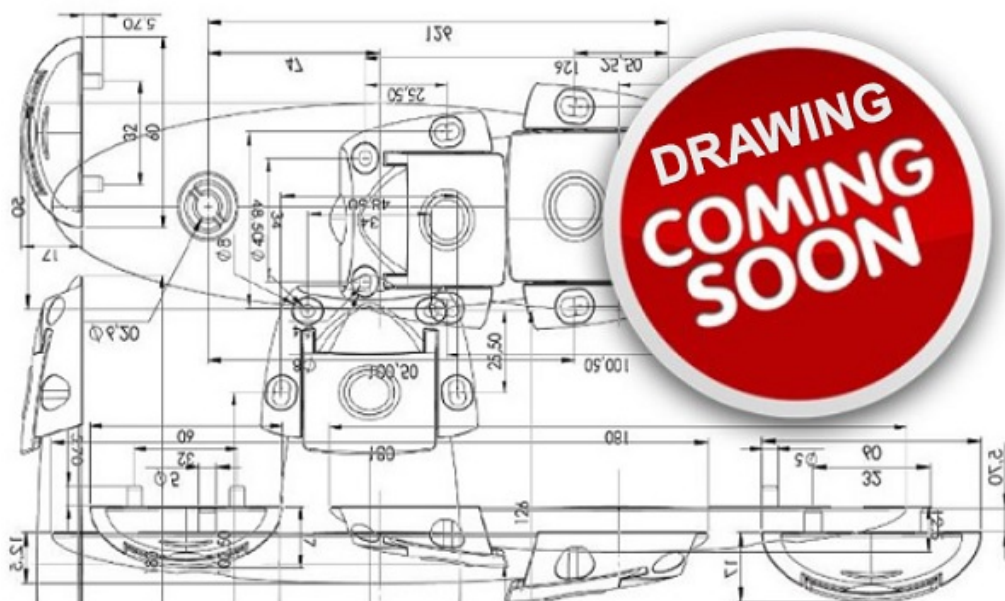

PRODUCT SHEET

Description:

Glass Connector "Mini" 4-Way, 90DG, Chrome Pl, Closed End

Item number:

22.10.055-0

Units	Box	Carton	HS Code	Barcode
Pcs.	25	250	8302420090	 5704866082488

SISO A/S

Mileparken 11
DK-2740 Skovlunde
Denmark
VAT: DK 24786013

Phone +45 45 830 900

www.siso.dk
siso@siso.dk

Danske Bank
Nytorv Branch
Copenhagen
SWIFT: DABADKKK

Account no.
4180 3112 112936
IBAN Account
DK7230003112112936